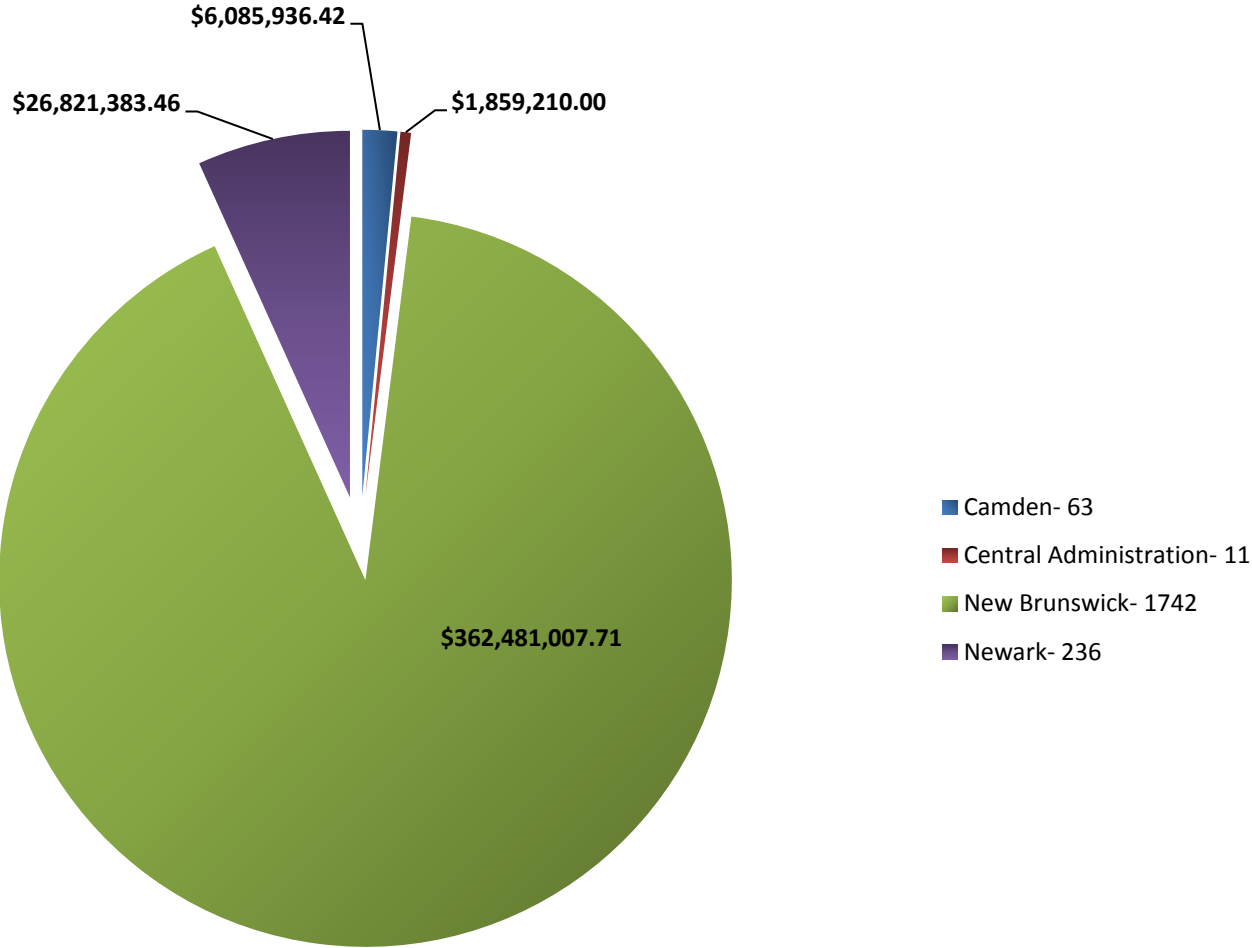

FY2012 Awards by Campus

Total Count = 2052

Total Amount = \$397,247,537.59

Source: Rutgers Office of Research and Sponsored Programs